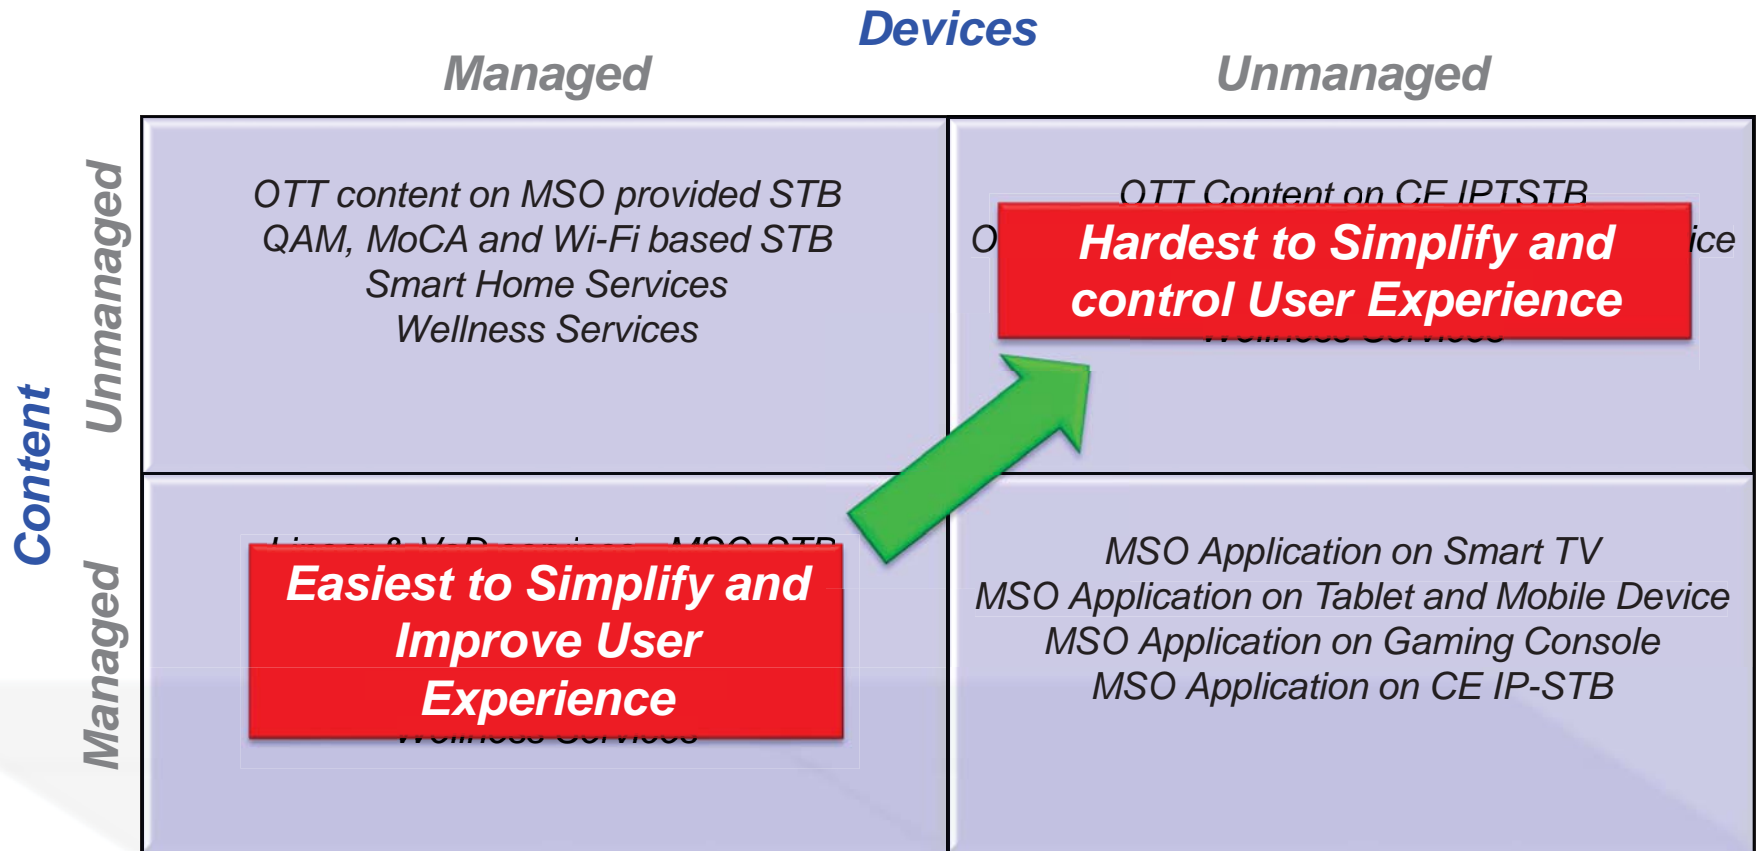

The New, Connected Home

The Design Philosophies of the Cable Home

Connected Subscriber being serviced with all Digital Life Services...

How subscribers use the Guide

Application usage by household

Users continue to be creatures of habit

The Advantage of Home Gateways

Hard Problems and The Simplification Factors

Every tough problem has a solution through simplification...

Its all about Services, Content & Devices

Managed and Unmanaged Devices & Content...