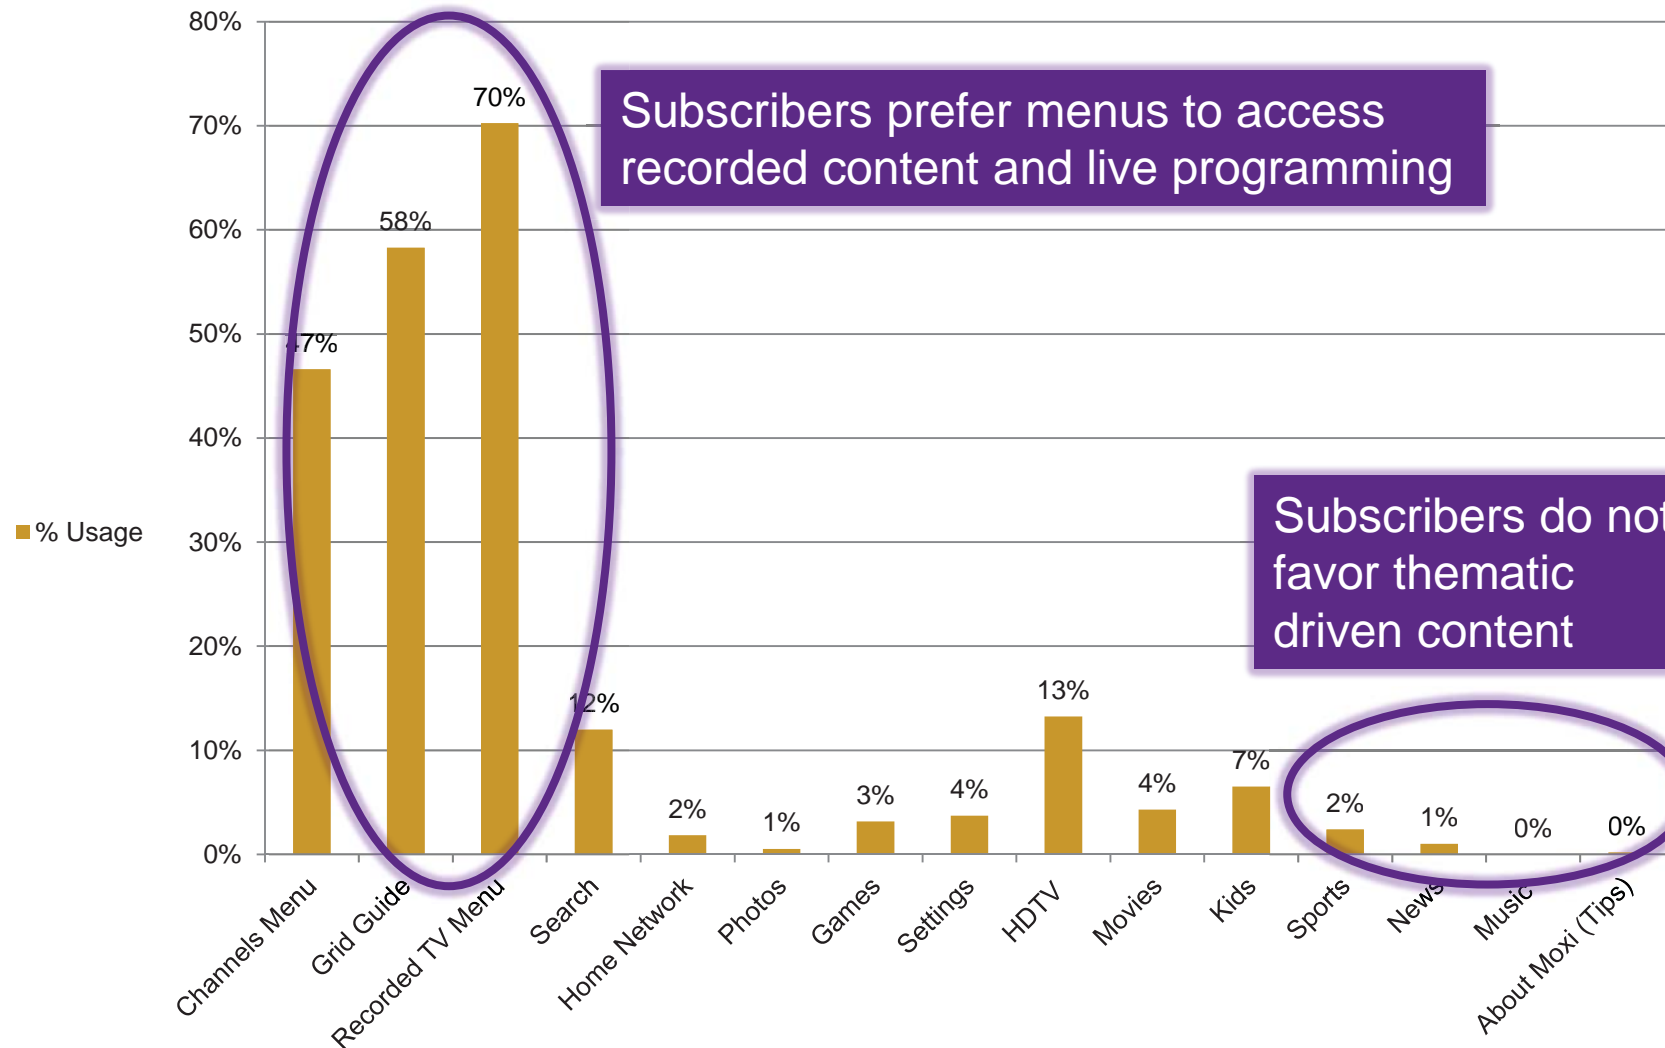

The New, Connected Home

The Design Philosophies of the Cable Home

Connected Subscriber being serviced with all Digital Life Services...

How subscribers use the Guide

Application usage by household

Users continue to be creatures of habit