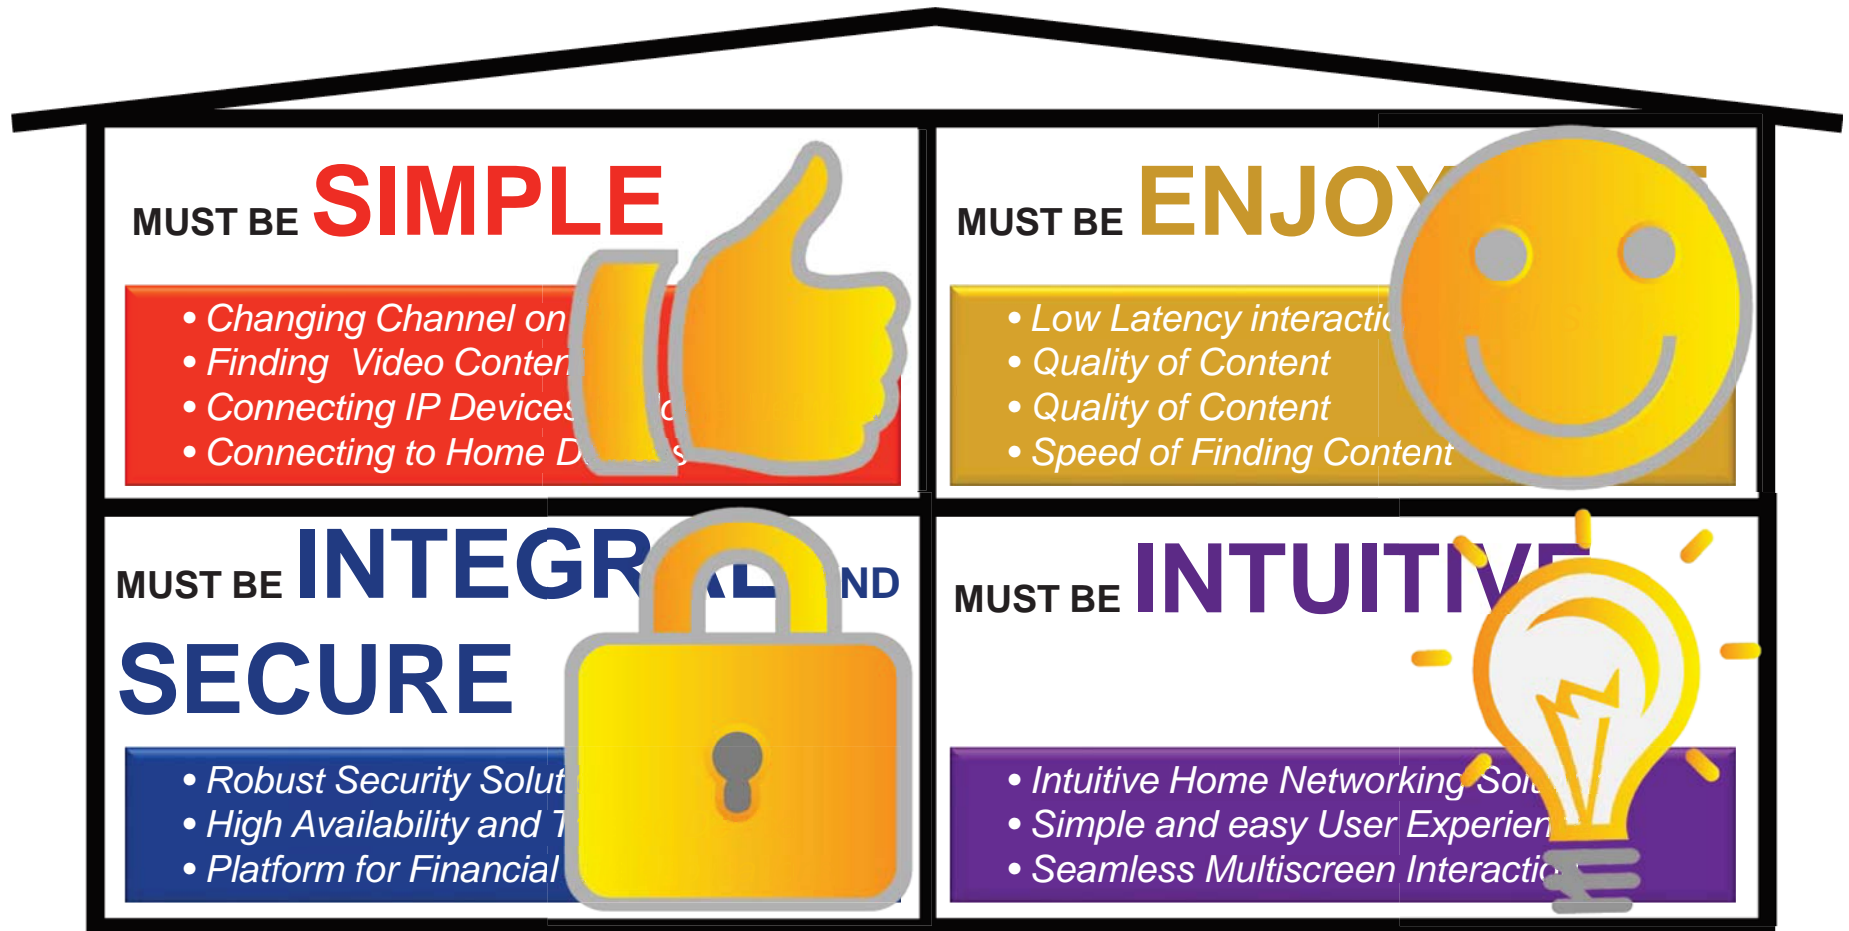

SCTE CABLE-TEC
EXPO[®]'13
OCTOBER 21-24 / ATLANTA, GA

SIMPLE JUST GOT SIMPLER

Eric Hybertson

Director, Rendering Devices

Time Warner Cable

Tweet about today's session on Twitter  **#scteExpo**

expo.scte.org

The New, Connected Home

The Design Philosophies of the Cable Home

Connected Subscriber being serviced with all Digital Life Services...

How subscribers use the Guide

Application usage by household

Users continue to be creatures of habit