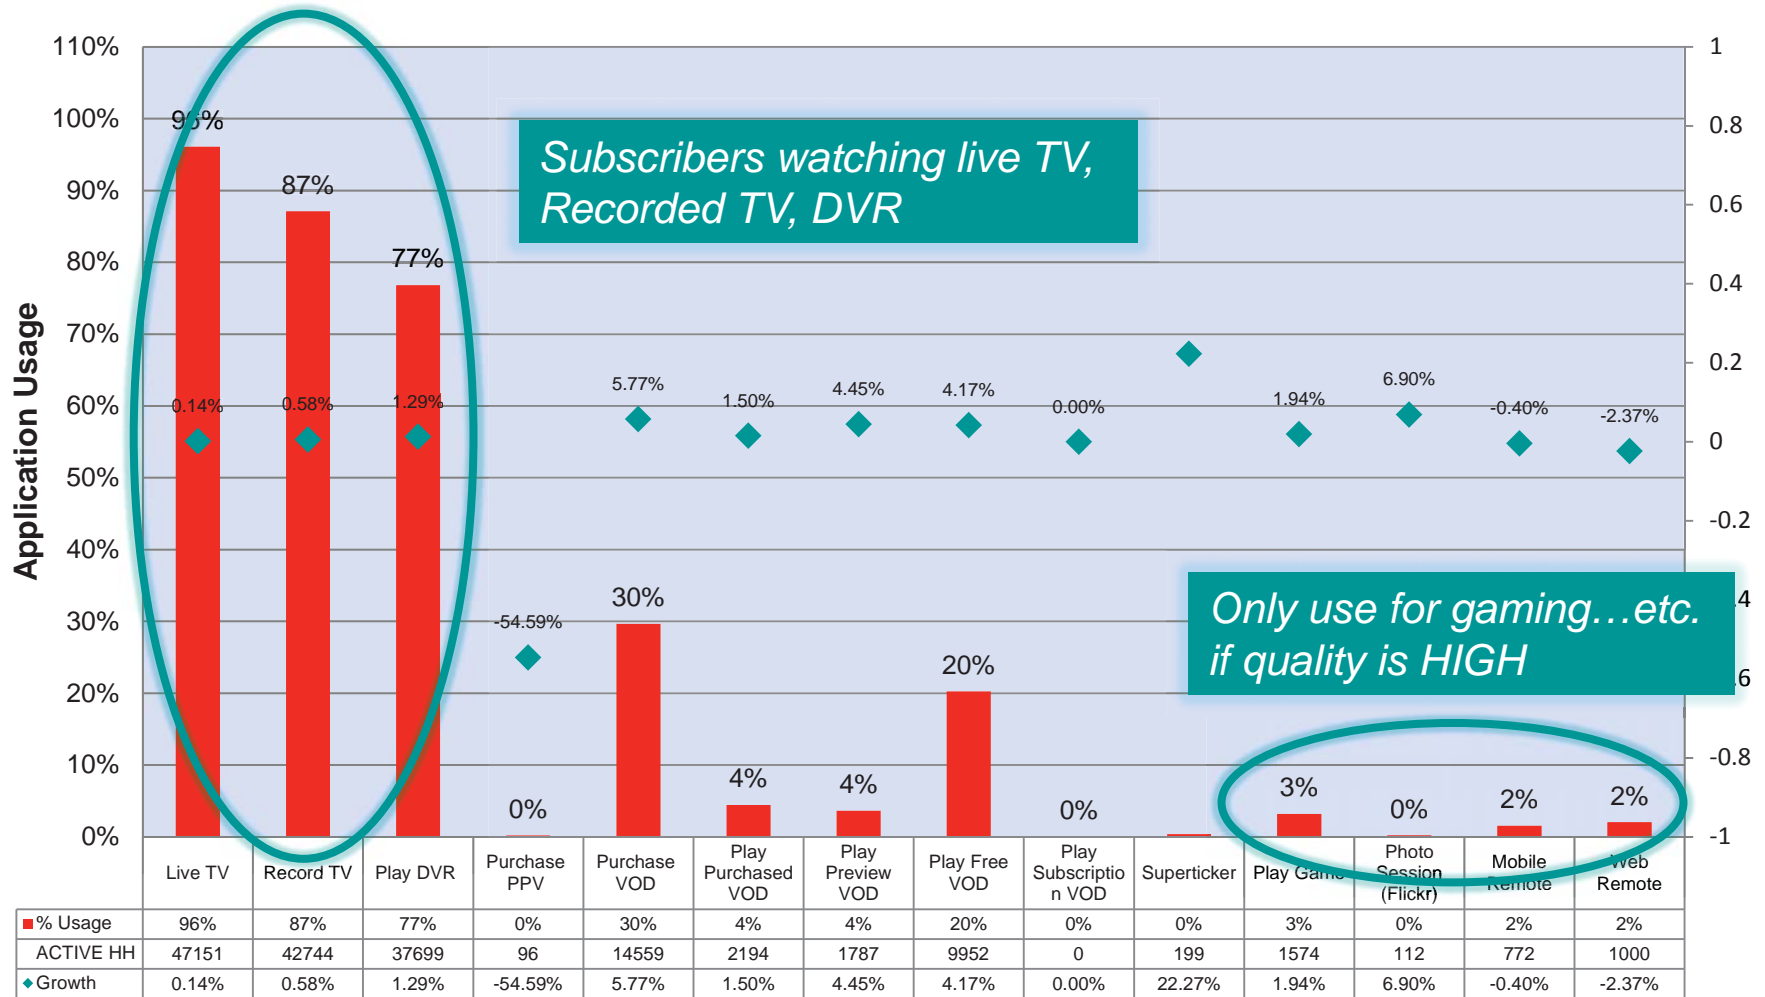

The New, Connected Home

The Design Philosophies of the Cable Home

Connected Subscriber being serviced with all Digital Life Services...

How subscribers use the Guide

Application usage by household

Users continue to be creatures of habit