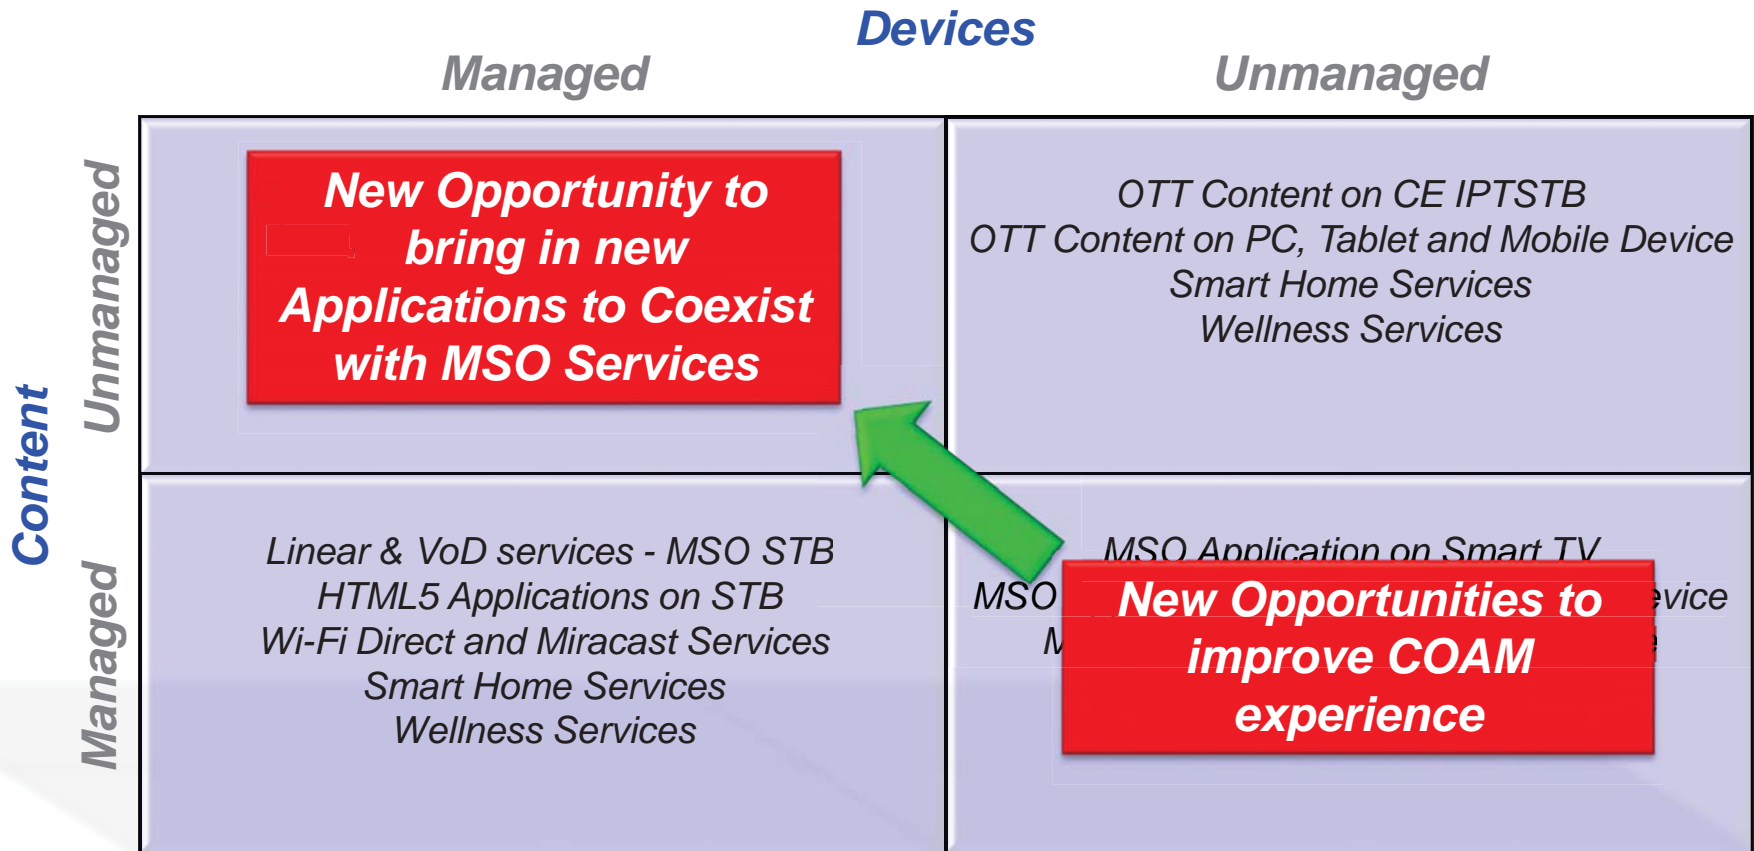

The New, Connected Home

The Design Philosophies of the Cable Home

Connected Subscriber being serviced with all Digital Life Services...

How subscribers use the Guide

Application usage by household

Users continue to be creatures of habit

The Advantage of Home Gateways

Hard Problems and The Simplification Factors

Every tough problem has a solution through simplification...

Its all about Services, Content & Devices

Managed and Unmanaged Devices & Content...

Its all about Services, Content and Devices

Managed and Unmanaged Devices & Content...

Conclusion

SCTE CABLE-TEC
EXPO'13
OCTOBER 21-24 / ATLANTA, GA

Eric Hybertson

Eric.hybertson@twcable.com

720-225-2589

Tweet about today's session on Twitter  [#scteExpo](https://twitter.com/#scteExpo)