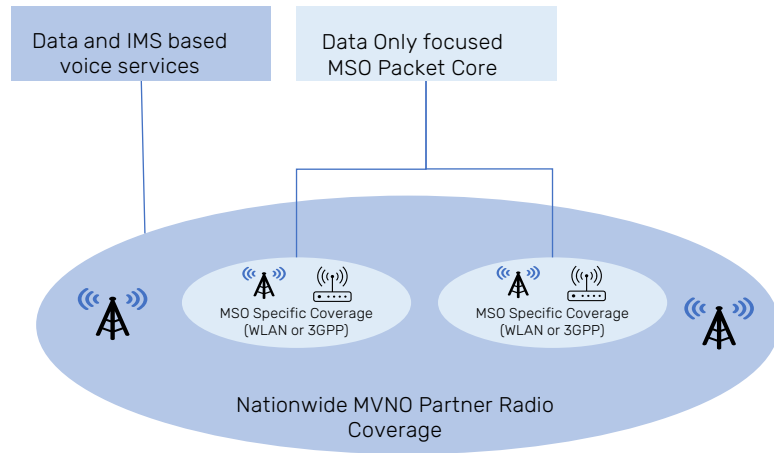

Greenfield Mobile Network Considerations

Ravi Guntupalli

Director of Technology
Cisco Systems

**VIRTUAL EXPERIENCE
OCTOBER 11-14**

Agenda

- E2E Architecture Options
- Deployment Considerations
- Summary

ATLANTA, GA
OCTOBER 11-14

SCTE
a subsidiary of CableLabs®

E2E Architecture Options

MNO Partnership

Nationwide Network

Private Networks

Converged 4G+5G Core architecture vs. 5G SA architecture

ATLANTA, GA
OCTOBER 11-14

SCTE
a subsidiary of CableLabs®