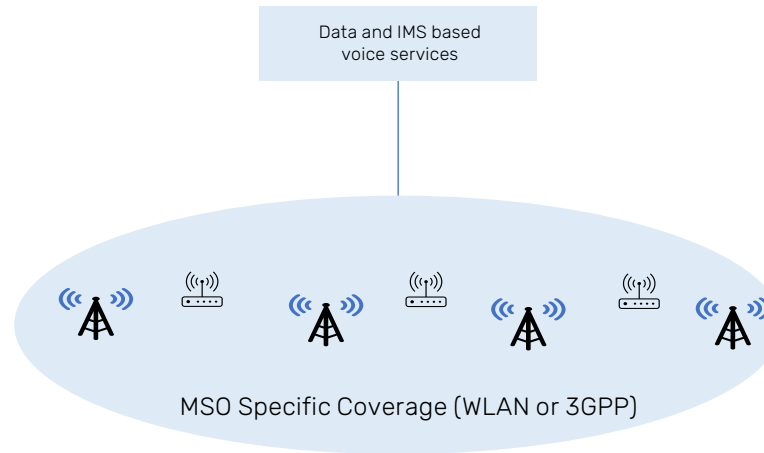

Greenfield Mobile Network Considerations

Ravi Guntupalli

Director of Technology
Cisco Systems

**VIRTUAL EXPERIENCE
OCTOBER 11-14**

Agenda

- E2E Architecture Options
- Deployment Considerations
- Summary

ATLANTA, GA
OCTOBER 11-14

SCTE
a subsidiary of CableLabs®

E2E Architecture Options

MNO Partnership

Nationwide Network

Private Networks

Converged 4G+5G Core architecture vs. 5G SA architecture

ATLANTA, GA
OCTOBER 11-14

SCTE
a subsidiary of CableLabs®