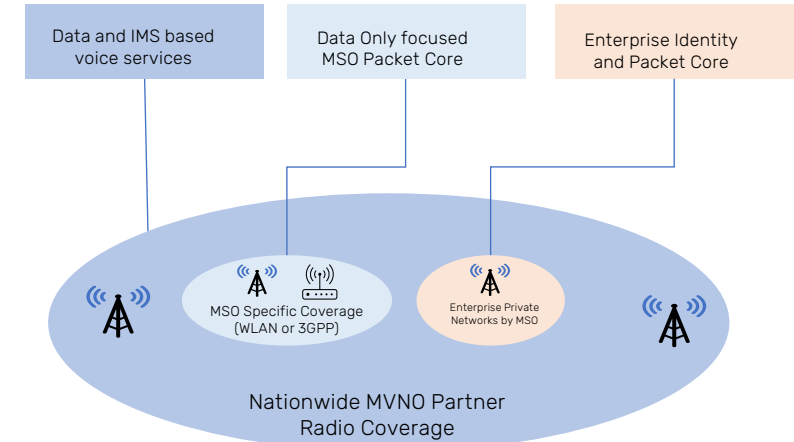

SCTE
a subsidiary of CableLabs®

E2E Architecture Options

MNO Partnership

Nationwide Network

Private Networks

Converged 4G+5G Core architecture vs. 5G SA architecture

ATLANTA, GA
OCTOBER 11-14

SCTE
a subsidiary of CableLabs®

Network Deployment Considerations

Other topics to consider

- Virtualization Stack
- Convergence Strategy
- Support of Voice Services
- Support for lawful interception
- Roaming partnerships and relationships – global and local
- RAN Architecture considerations
- SIM profiles and Device Management
- Network Failures and Recovery