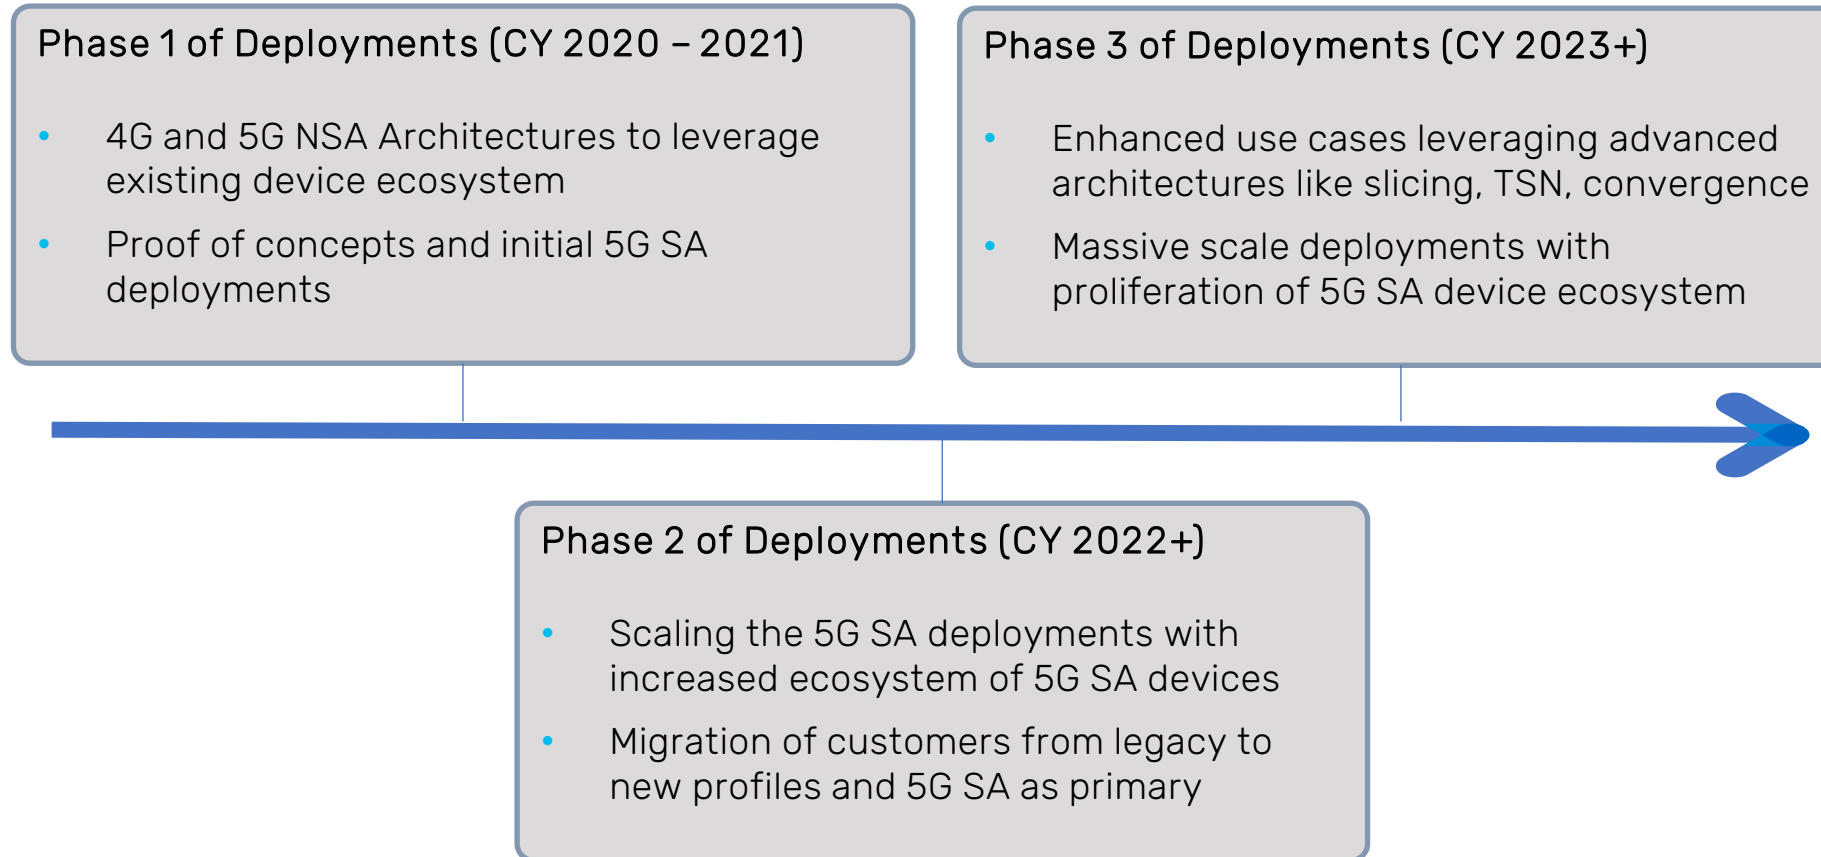

SCTE
a subsidiary of CableLabs®

E2E Architecture Options

MNO Partnership

Nationwide Network

Private Networks

Converged 4G+5G Core architecture vs. 5G SA architecture

ATLANTA, GA
OCTOBER 11-14

SCTE
a subsidiary of CableLabs®