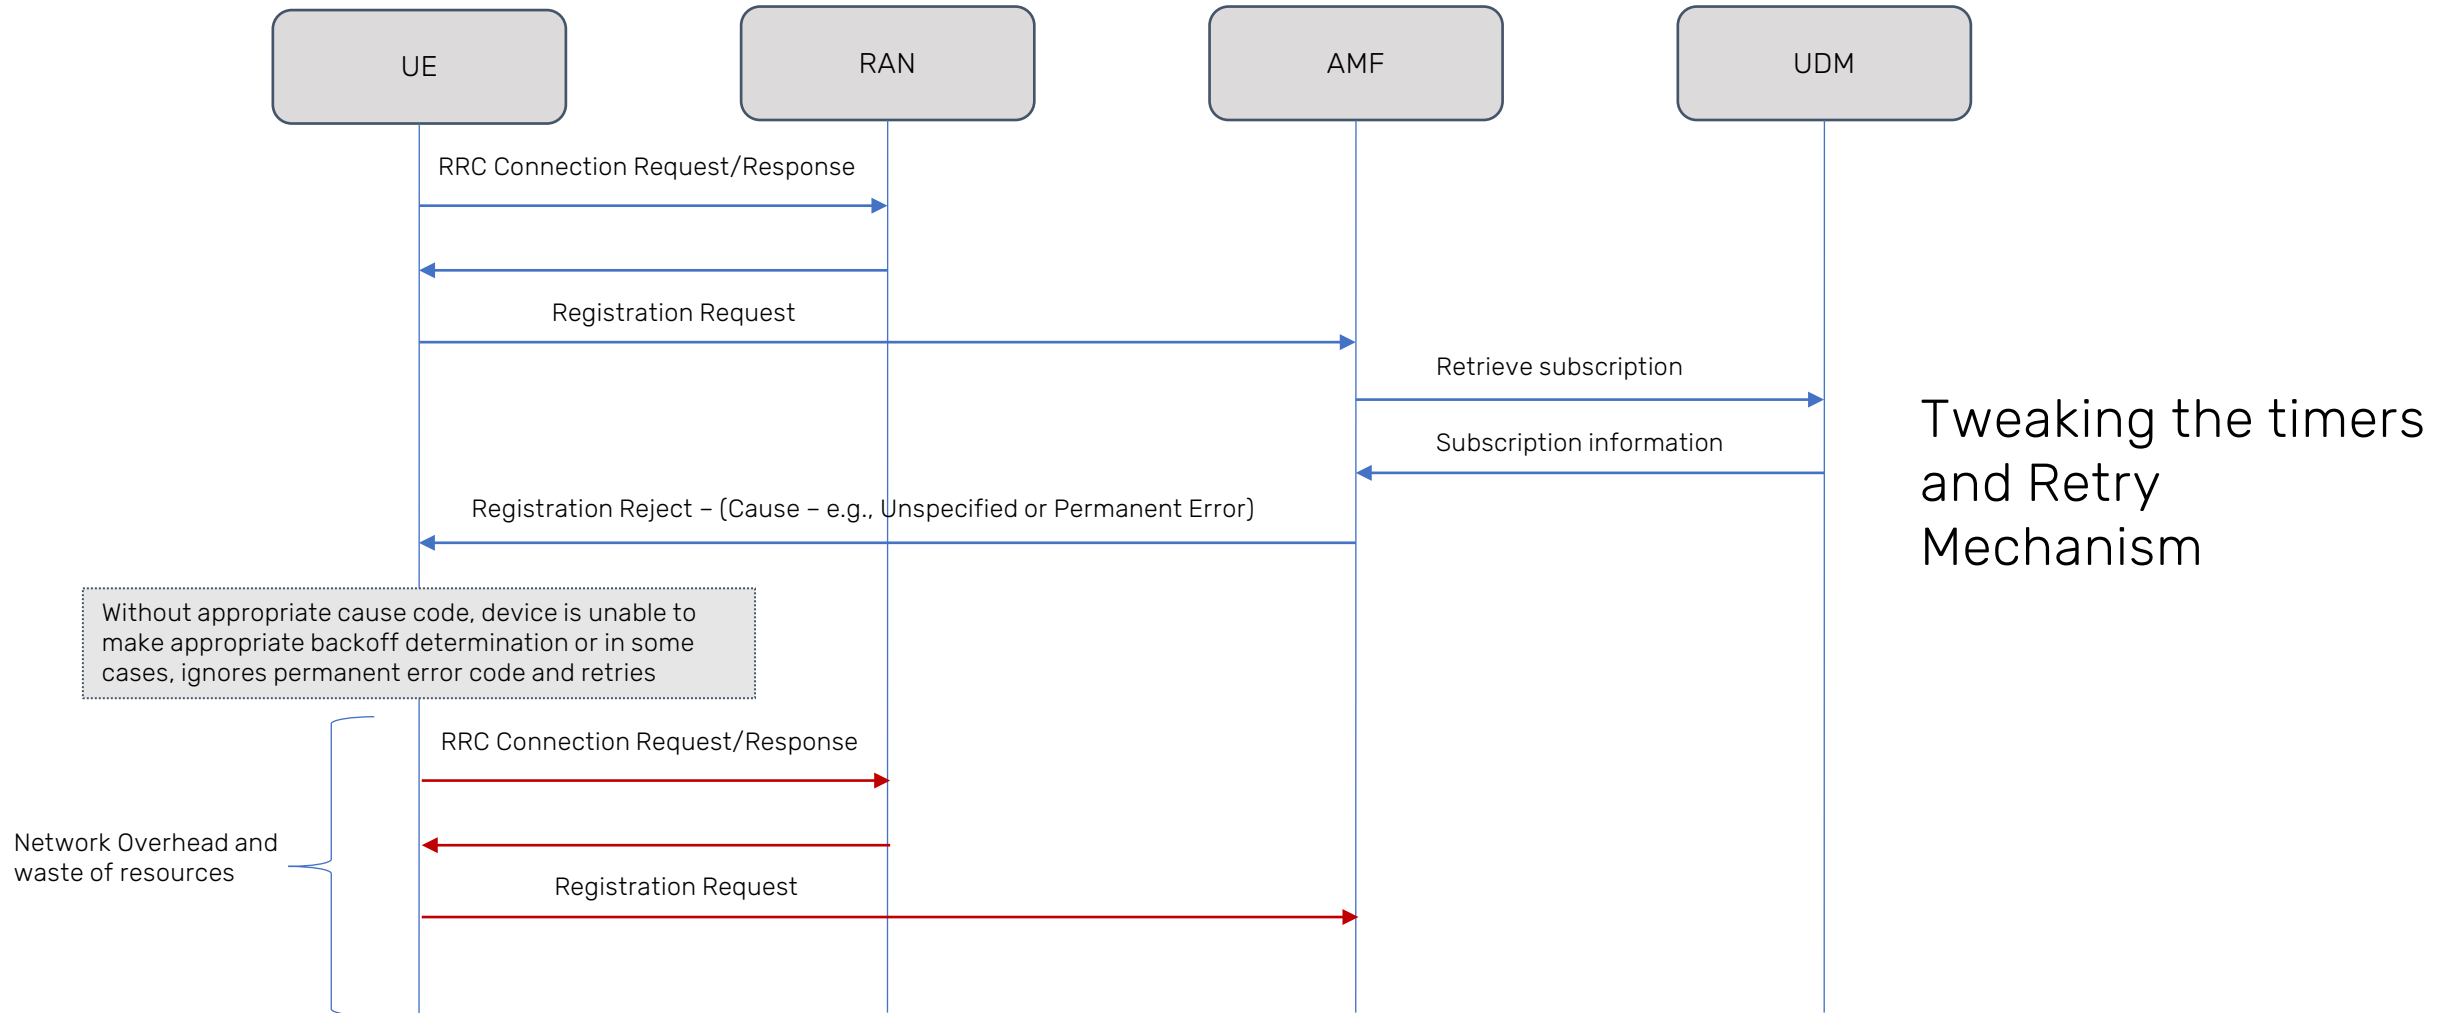

SCTE
a subsidiary of CableLabs®

E2E Architecture Options

MNO Partnership

Nationwide Network

Private Networks

Converged 4G+5G Core architecture vs. 5G SA architecture

ATLANTA, GA
OCTOBER 11-14

SCTE
a subsidiary of CableLabs®

Network Deployment Considerations

Other topics to consider

- Virtualization Stack
- Convergence Strategy
- Support of Voice Services
- Support for lawful interception
- Roaming partnerships and relationships – global and local
- RAN Architecture considerations
- SIM profiles and Device Management
- Network Failures and Recovery