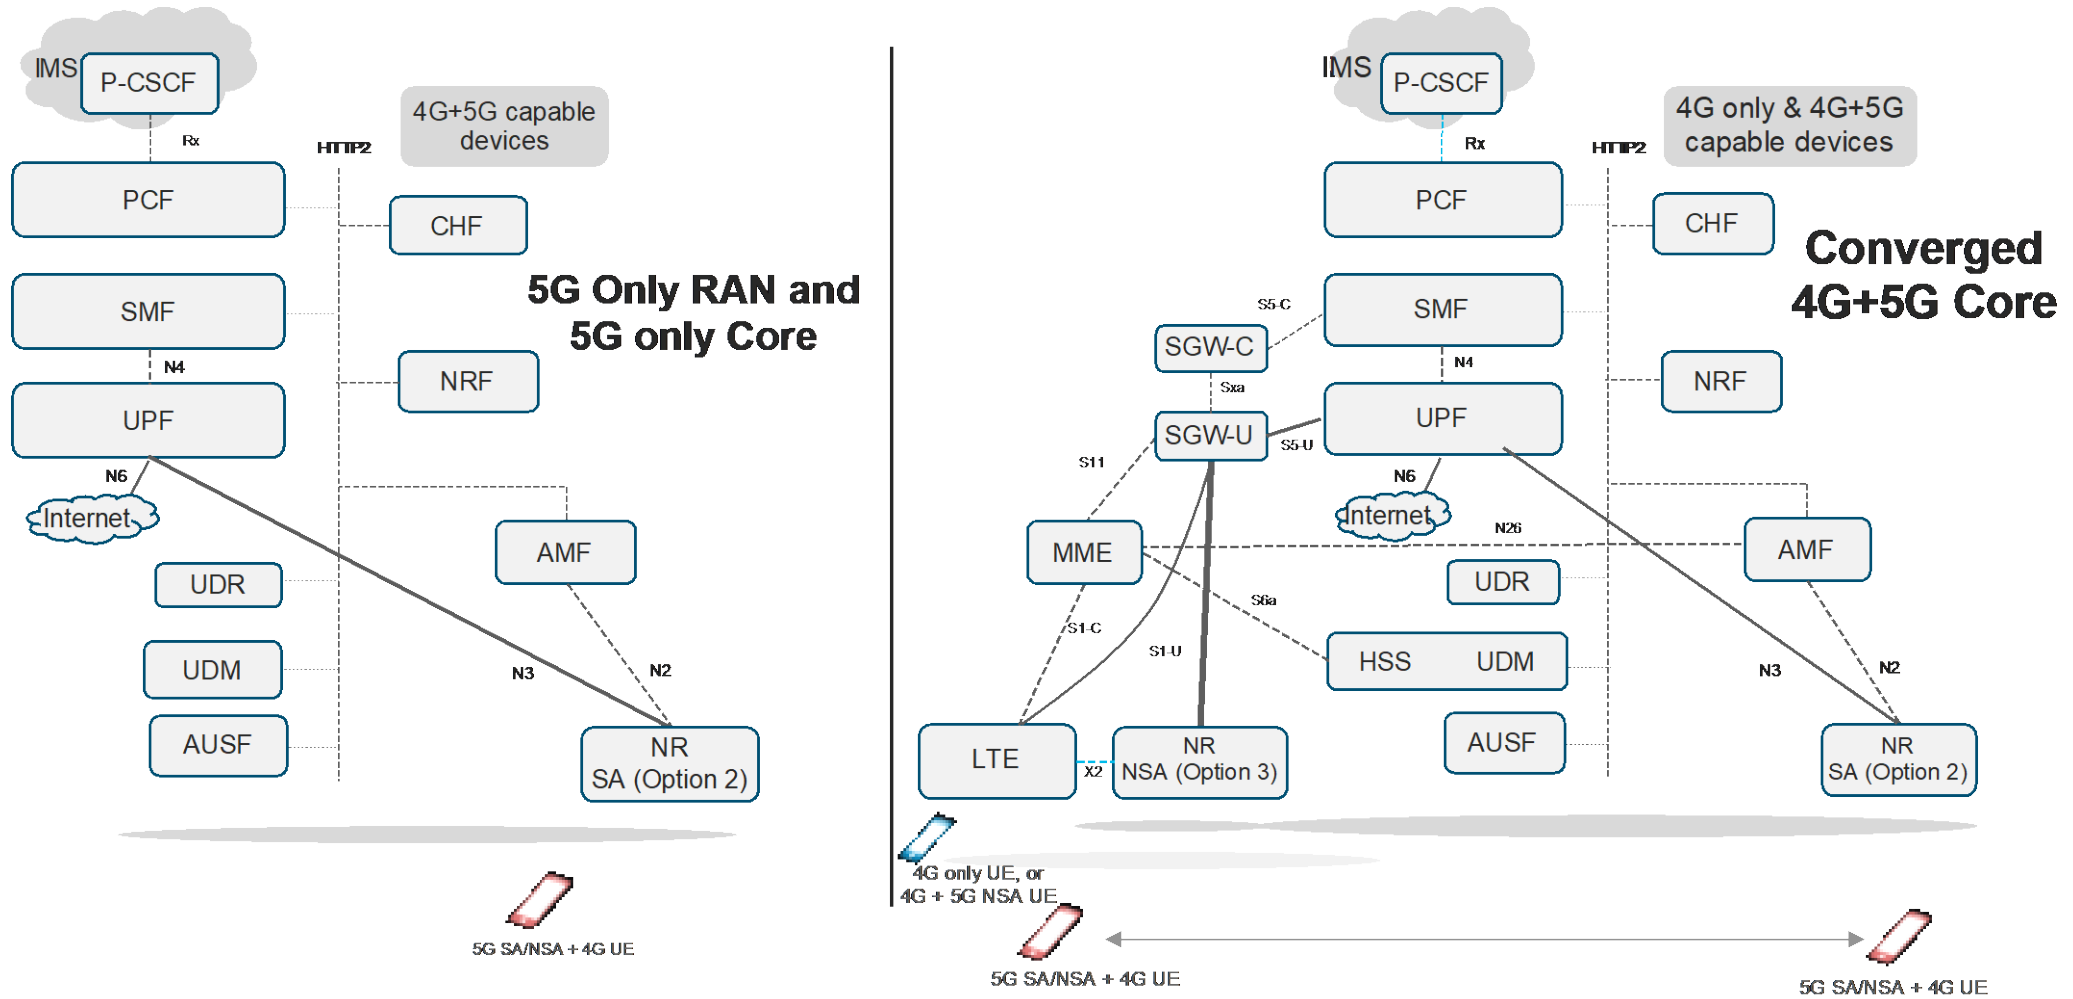

SCTE
a subsidiary of CableLabs®

E2E Architecture Options

MNO Partnership

Nationwide Network

Private Networks

Converged 4G+5G Core architecture vs. 5G SA architecture

ATLANTA, GA
OCTOBER 11-14

SCTE
a subsidiary of CableLabs®